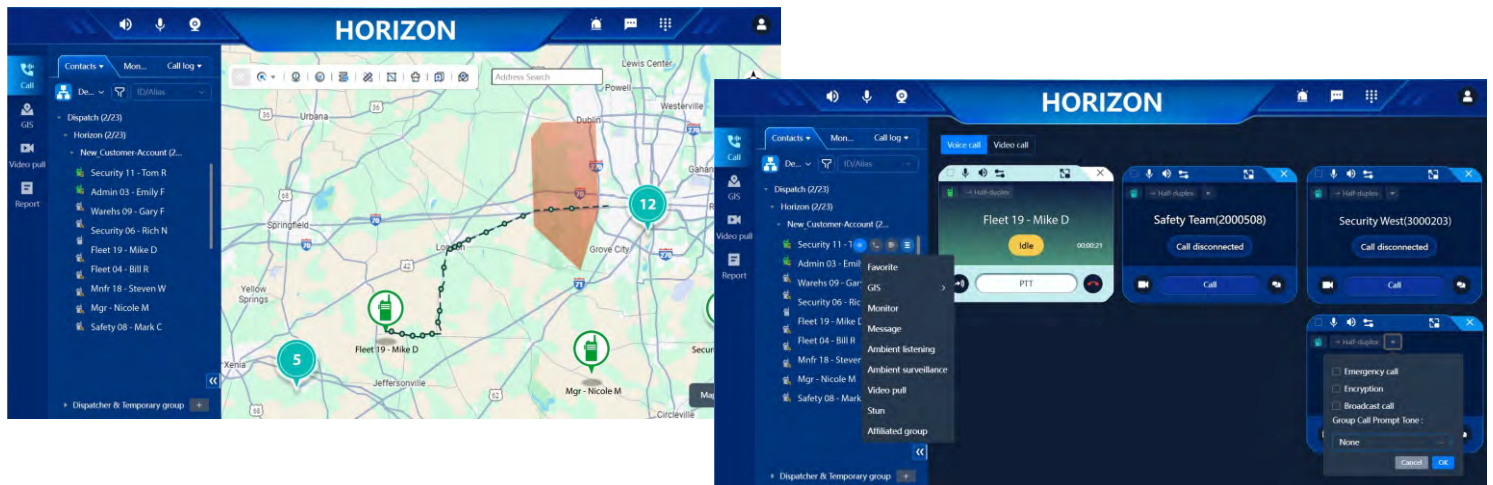

### Web-Based Dispatching Application and Fleet Tracking for Nationwide Push-to-Talk over Cellular (PoC) Communications

HORIZON Dispatch provides a professional grade dispatching application with an intuitive and flexible interface for efficient group communications and fleet management with Hytera PoC radios on the HORIZON nationwide Push-to-Talk over Cellular service.

HORIZON Dispatch supports instant nationwide group calling, individual calling, texting, and sharing images and videos. HORIZON Dispatch leverages the GPS built into Hytera PoC devices for tracking of locations and travel routes with time stamps.

## MAP WITH GPS FLEET LOCATION TRACKING

- Enables tracking of driver locations and travel routes with finely selectable time stamp rates
- See live GPS route tracks and play back historical routes
- Real-time speed and direction with customizable speeding alarm
- Automatically associates physical street addresses with GPS location points
- Geofencing enables drawing of virtual geographic boundary based GPS location tracking
- Receive alarms when workers enter or leave geofence areas