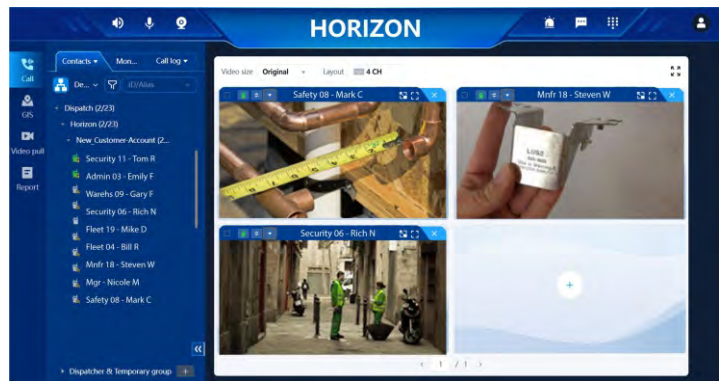

SAFETY FEATURES

- Send and receive Emergency alarms or calls for enhanced worker safety
- Shows map location and visual alarm notifications of users that have pressed the emergency call button
- Dispatcher can interrupt existing calls in an emergency
- Dispatcher can activate remote ambient monitoring of audio during emergency situations
- Dispatcher can stun (temporarily disable) and revive (turn on) radios that are lost, stolen, or used maliciously

WEB-BASED APPLICATION

- HORIZON Dispatch works on any Windows based PC with an internet connection using a Chrome browser.
- No need for servers or installing and upgrading client software updates, simply sign into the web browser application
- Open multiple screens (calling, maps, reports, etc.) on multiple monitors to easily coordinate complex communications and logistics
- Supports unlimited simultaneous users with separate dispatcher accounts

TEXT MESSAGING

- All users can communicate with each other and dispatch with free-form voice or pre-programmed and customizable text or voice recorded messages
- Supports multiple message screens with text history for easily managing and monitoring several text strings

CUSTOMIZABLE LOGIN SCREEN AND LOGO

- Add your logo to provide a more unique, branded look and feel on the Dispatch login screen and upper left logo area

MULTIMEDIA CAPABILITIES

- Dispatcher can share texts, images, and videos between remote users and dispatch
- Enables fast problem solving and decision making