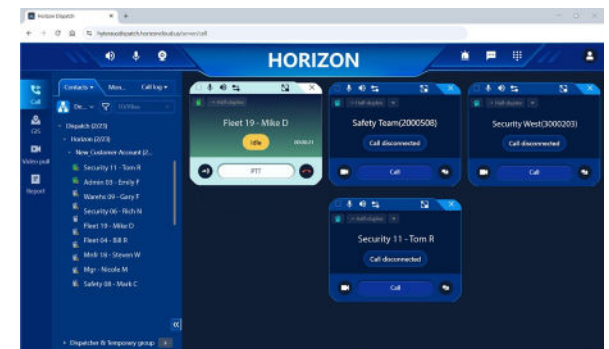

HORIZON

PoC Device Comparison Guide

[Hytera Push-to-Talk over Cellular (PoC) devices](#) are purpose built for professional business communications. These compact and easy-to-use devices enable instant group calling over nationwide 4G/5G/LTE cellular networks and Wi-Fi networks. The devices switch over to the LTE network automatically when out of Wi-Fi range.

Hytera PoC devices are ruggedized to support harsh work environments and feature digital noise suppression and high-volume speakers for excellent voice quality in loud areas. Deployments are quick, low-cost, and require no traditional radio system infrastructure or frequency licenses.

Hytera PoC devices can be deployed as a Radios-as-a-Service subscription on the [HORIZON Nationwide PoC Platform](#). Hytera PoC devices are also supported on the [HORIZON Dispatch](#) web-based communication and location tracking dispatch application. HORIZON Dispatch features instant group calling and real-time GPS fleet tracking.

Hytera PoC devices can be integrated with existing radio systems using [Hytera Bridge](#), which provides a simple, reliable, and cost-effective Radio over IP (RoIP) gateway between Hytera PoC radios and a variety of DMR and analog radio systems.