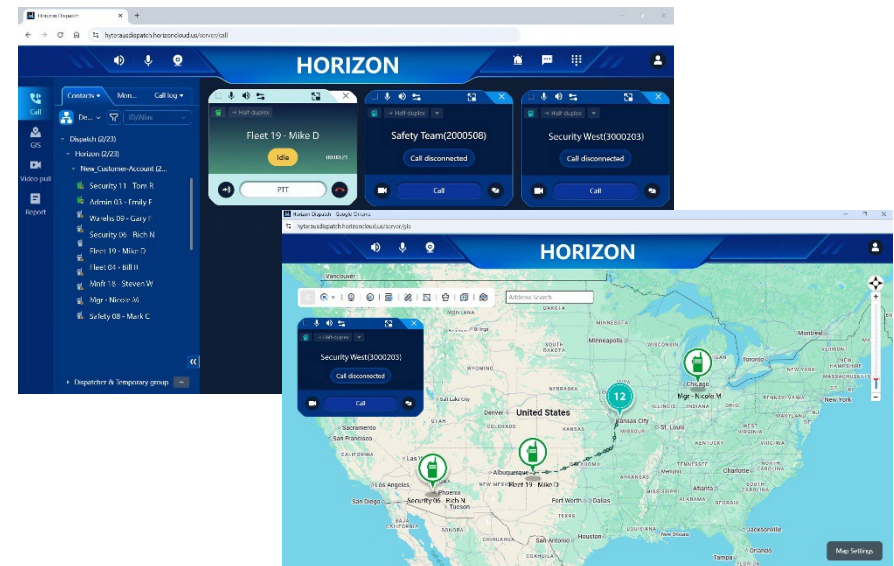

**MNC360 POC Mobile Radio**

The [MNC360](#) is a compact and easy-to-operate Push-to-Talk over Cellular (PoC) Mobile Radio that provides safe and reliable in-vehicle fleet communications with great audio quality.

## HORIZON Dispatch

HORIZON Dispatch is a powerful web-based dispatch application for Hytera PoC devices

- Provides instant group voice calling, private individual calling, and enables dispatchers to quickly build dynamic call groups
- Enables tracking of driver locations and travel routes with time stamps
- Draw geofence boundaries and receive alarms when workers enter or leave geofence areas
- Users can communicate with each other and dispatch with free-form or predefined text messages
- Share videos and images with other PoC devices
- Comprehensive call recording, logging, and playback